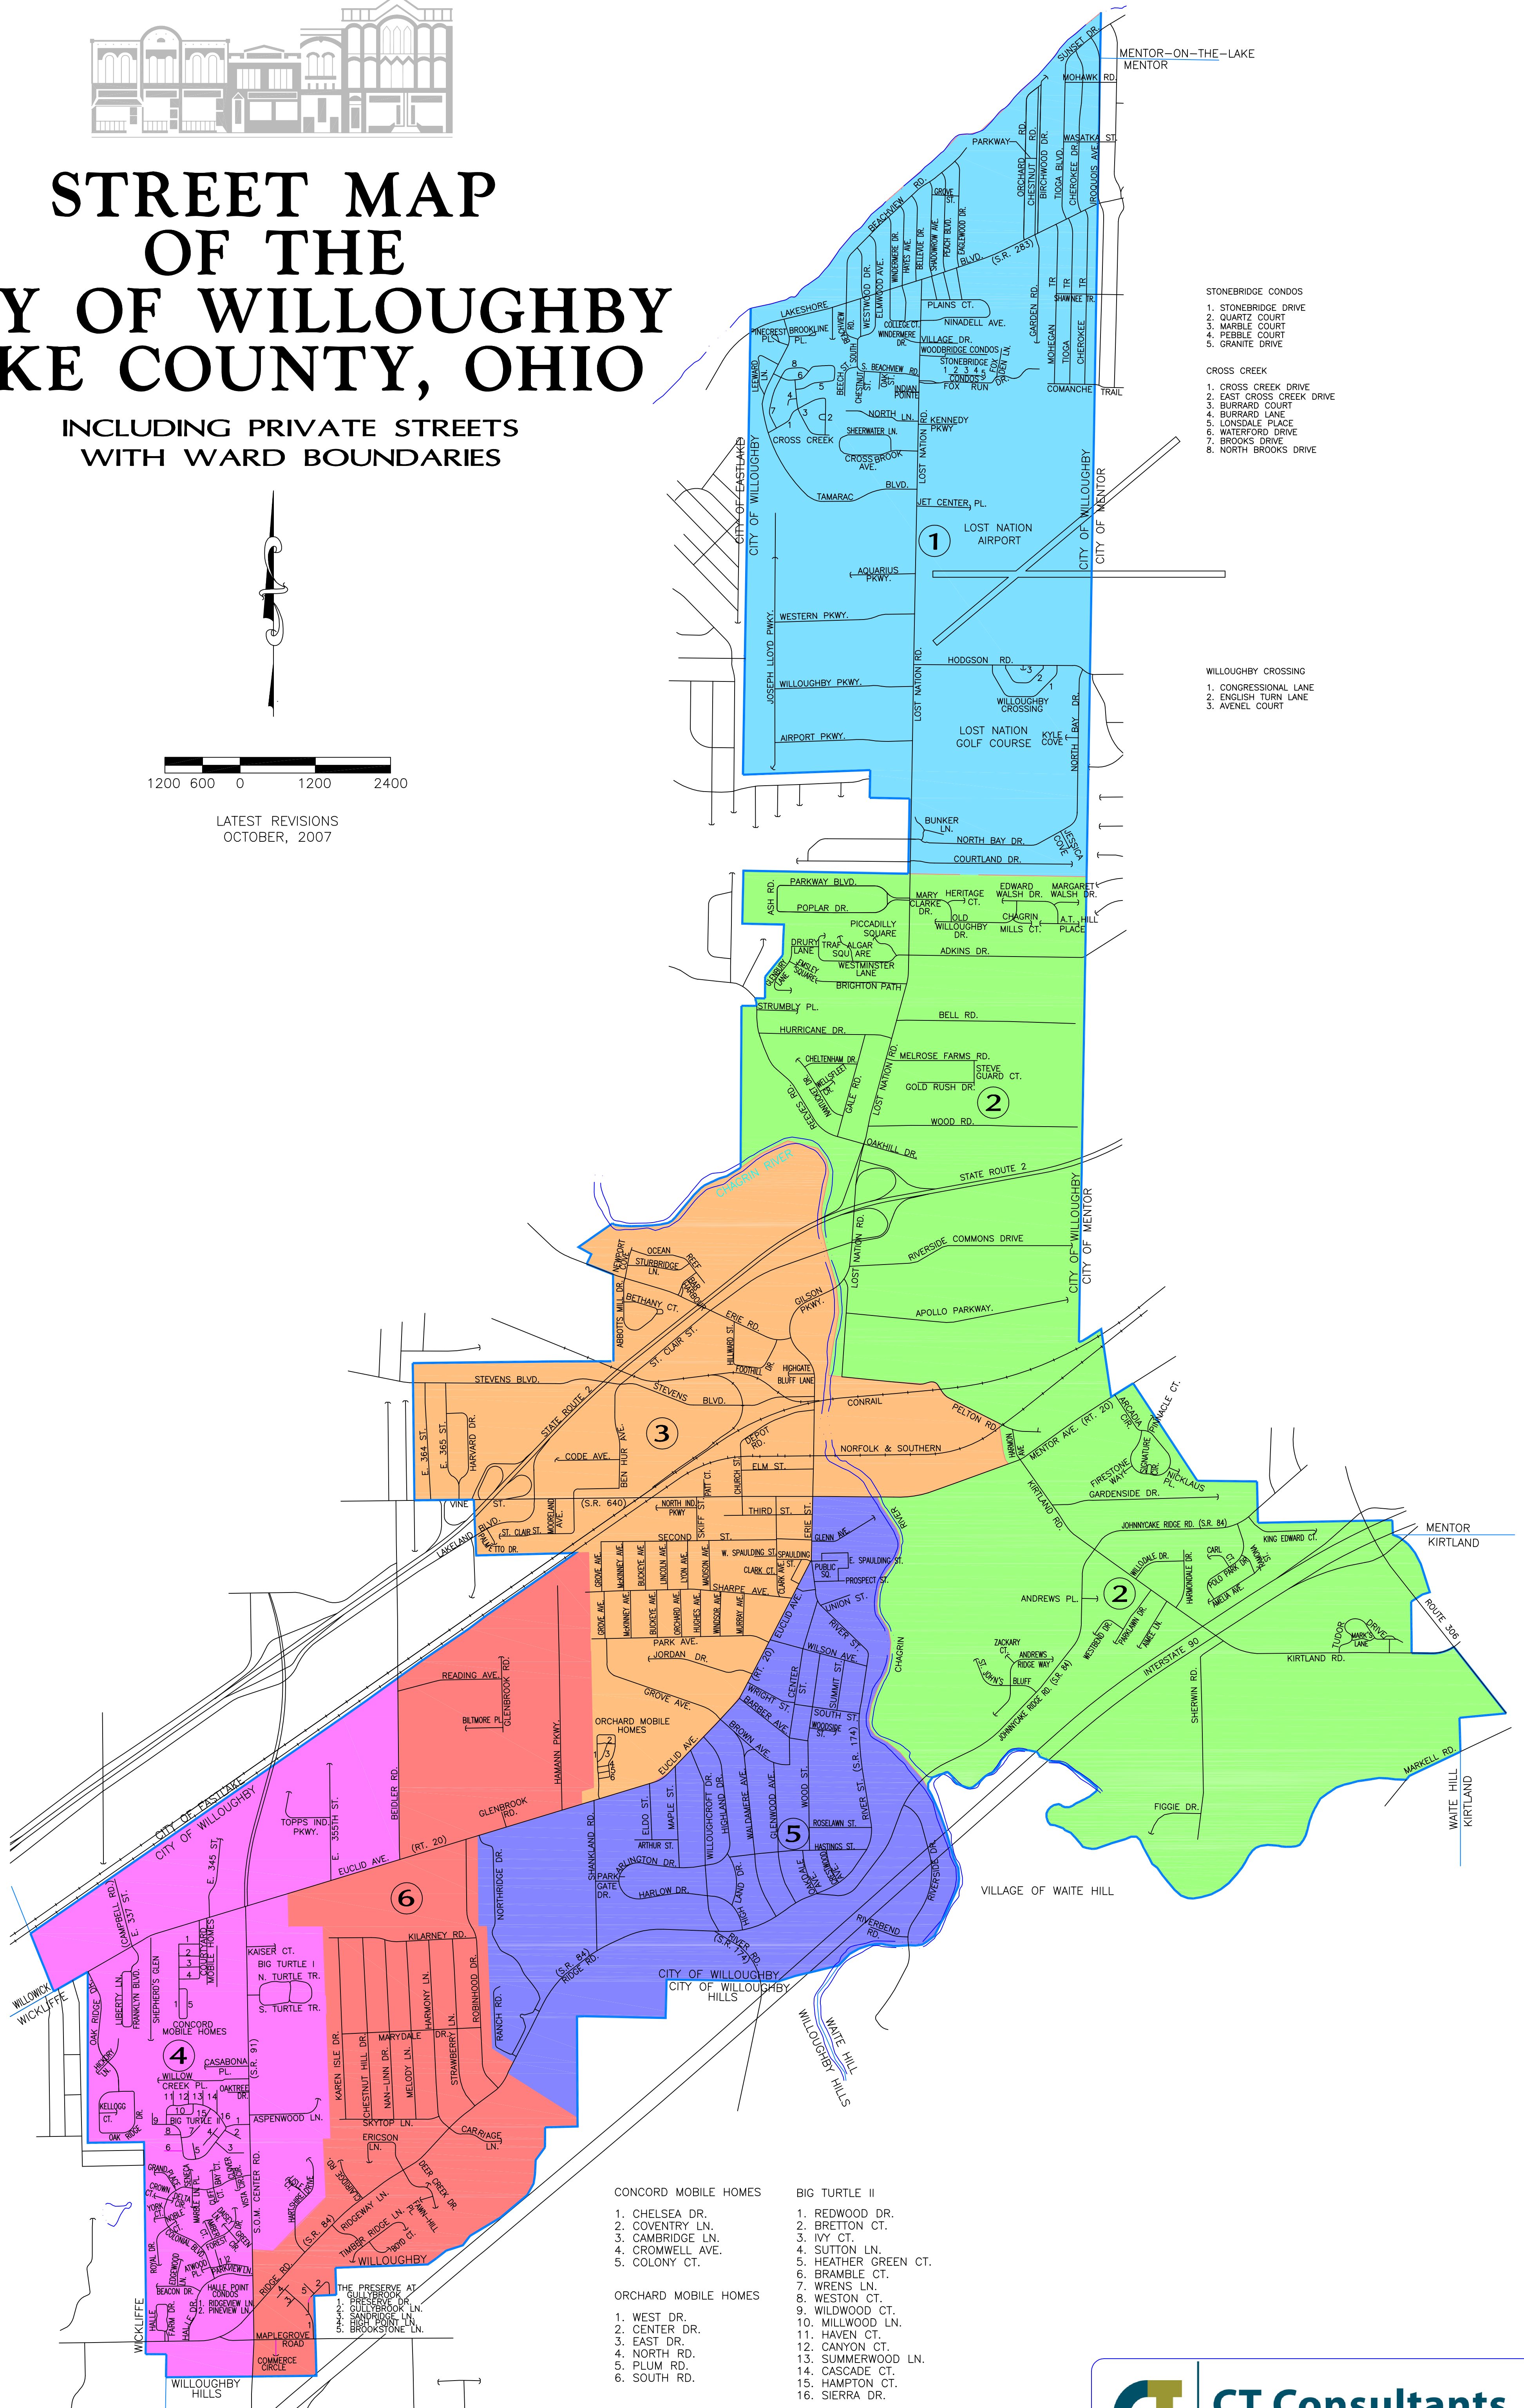

STREET MAP OF THE CITY OF WILLOUGHBY LAKE COUNTY, OHIO

INCLUDING PRIVATE STREETS
WITH WARD BOUNDARIES

LATEST REVISIONS
OCTOBER, 2007

1. CONCORD MOBILE HOMES
1. CHELSEA DR.
  2. COVENTRY LN.
  3. CAMBRIDGE LN.
  4. CROMWELL AVE.
  5. COLONY CT.

1. BIG TURTLE II
1. REDWOOD DR.
  2. BRETTON CT.
  3. IVY CT.
  4. SUTTON LN.
  5. HEATHER GREEN CT.
  6. BRAMBLE CT.
  7. WRENS LN.
  8. WESTON CT.
  9. WILDWOOD CT.
  10. MILLWOOD LN.
  11. HAVEN CT.
  12. CANYON CT.
  13. SUMMERWOOD LN.
  14. CASCADE CT.
  15. HAMPTON CT.
  16. SIERRA DR.

1. ORCHARD MOBILE HOMES
1. WEST DR.
  2. CENTER DR.
  3. EAST DR.
  4. NORTH DR.
  5. PLUM DR.
  6. SOUTH DR.